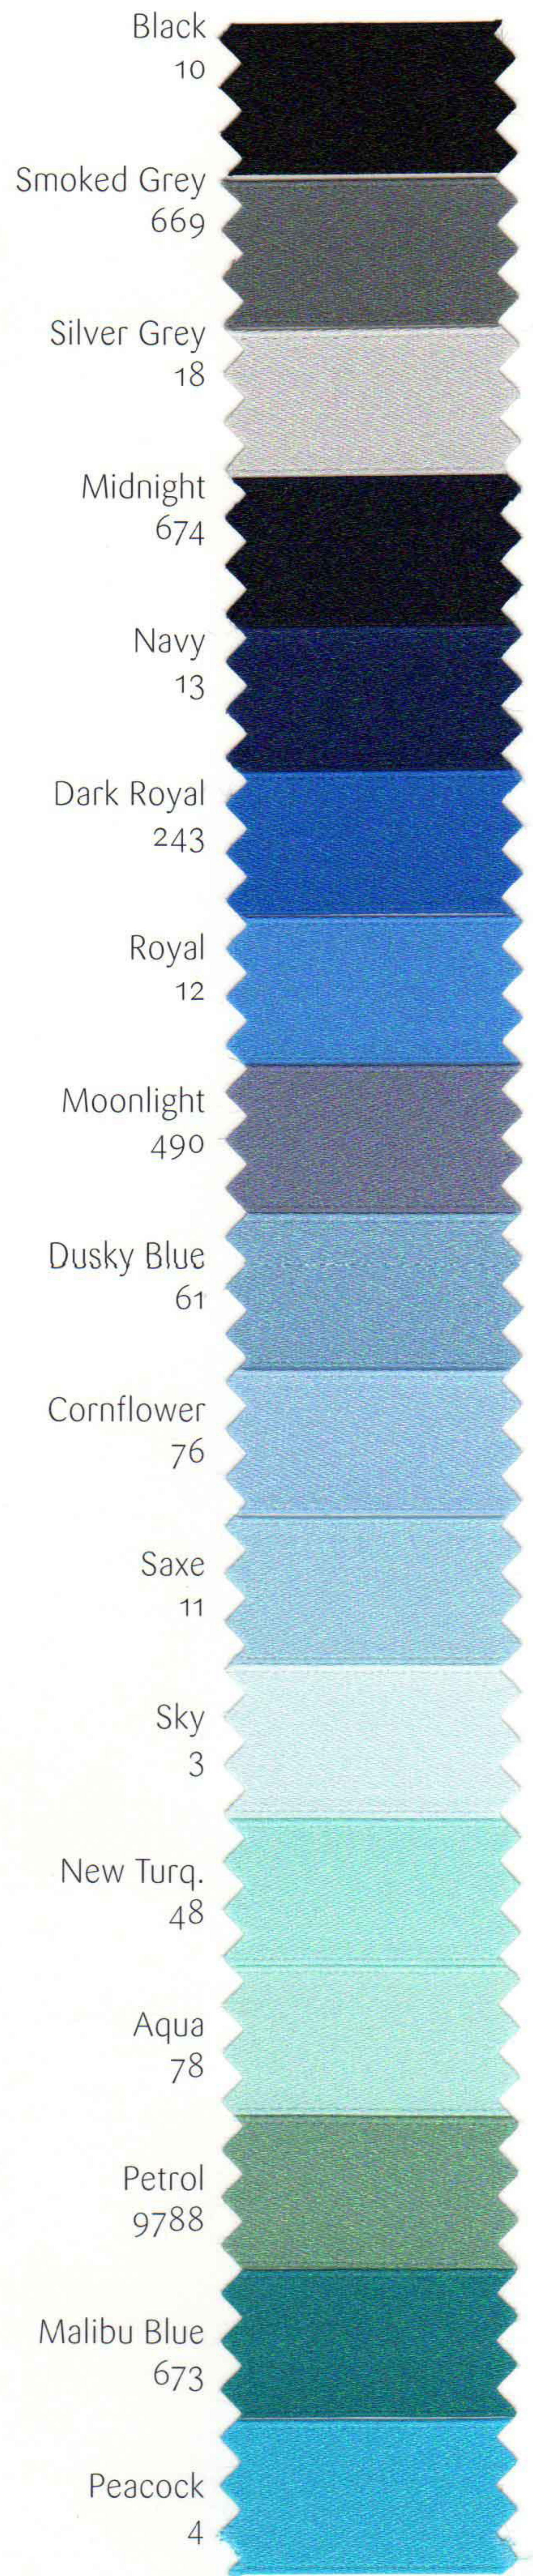

- 3mm - 30m & 100m
Col 1 & 10 500m only
- 5mm - 20m & 100m
Co 1 & 10 500m only
- 7mm - 20m & 100m
- 10mm - 20m & 50m
- 15mm - 20m & 50m
- 25mm - 20m & 50m
- 35mm - 20m & 50m
- 50mm - 20m & 50m
- 70mm - 20m & 50m

100% POLYESTER